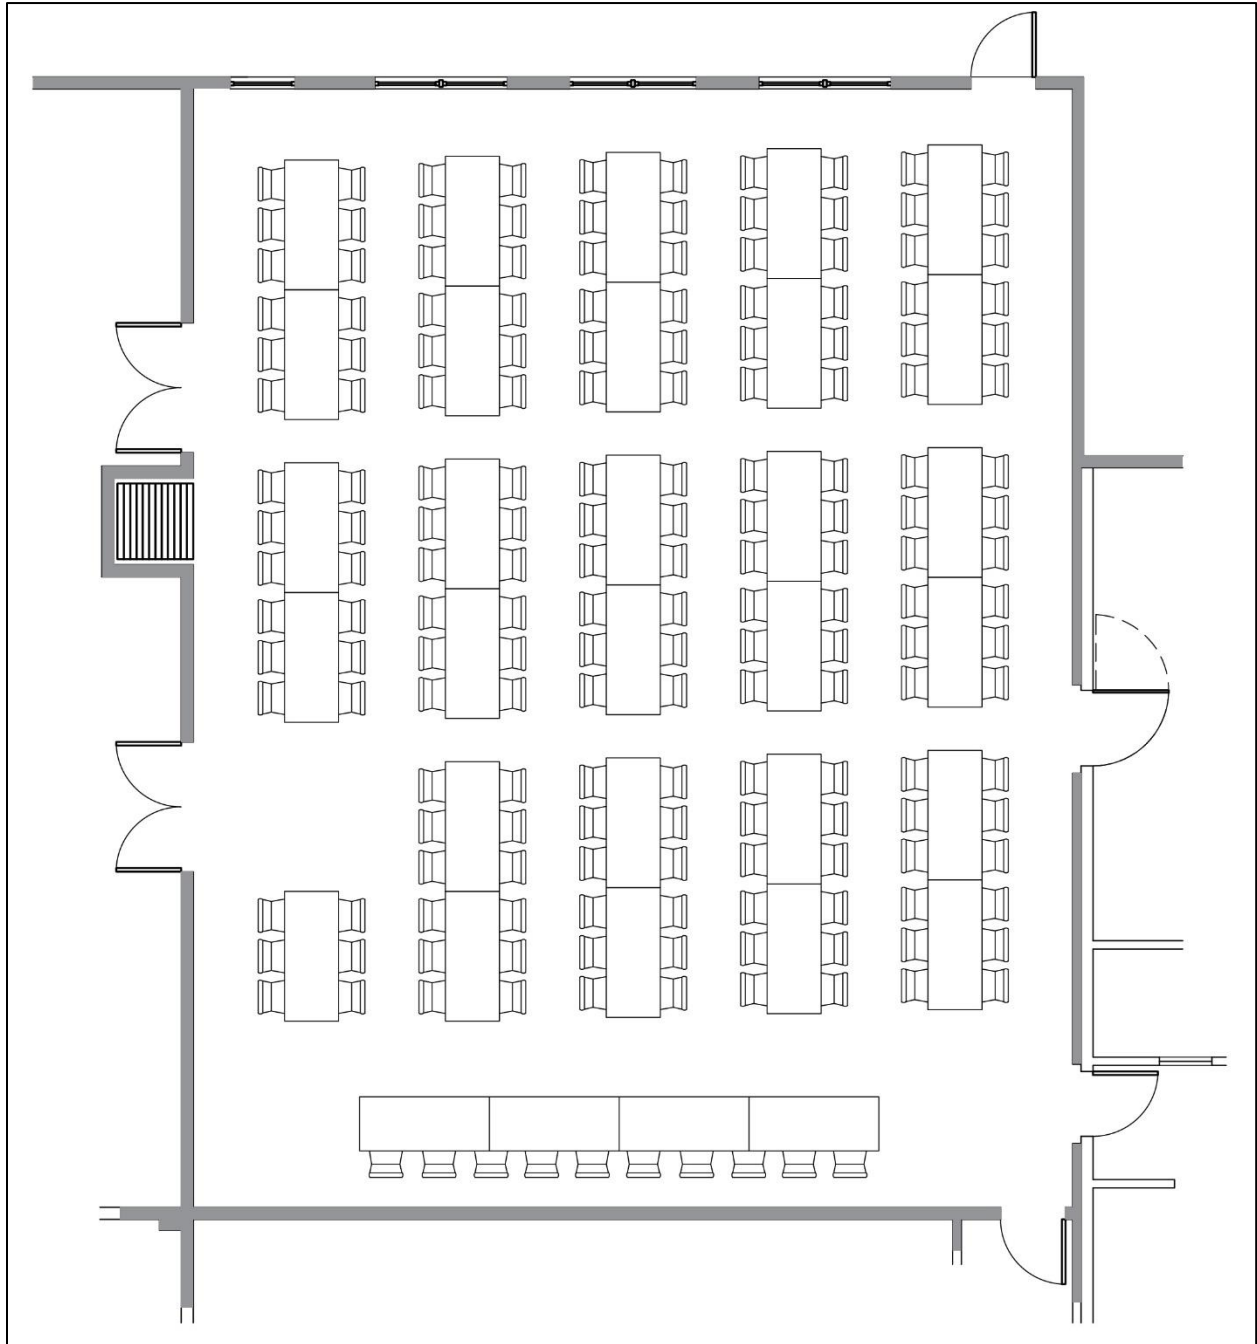

AMSTERDAM
INN & SUITES