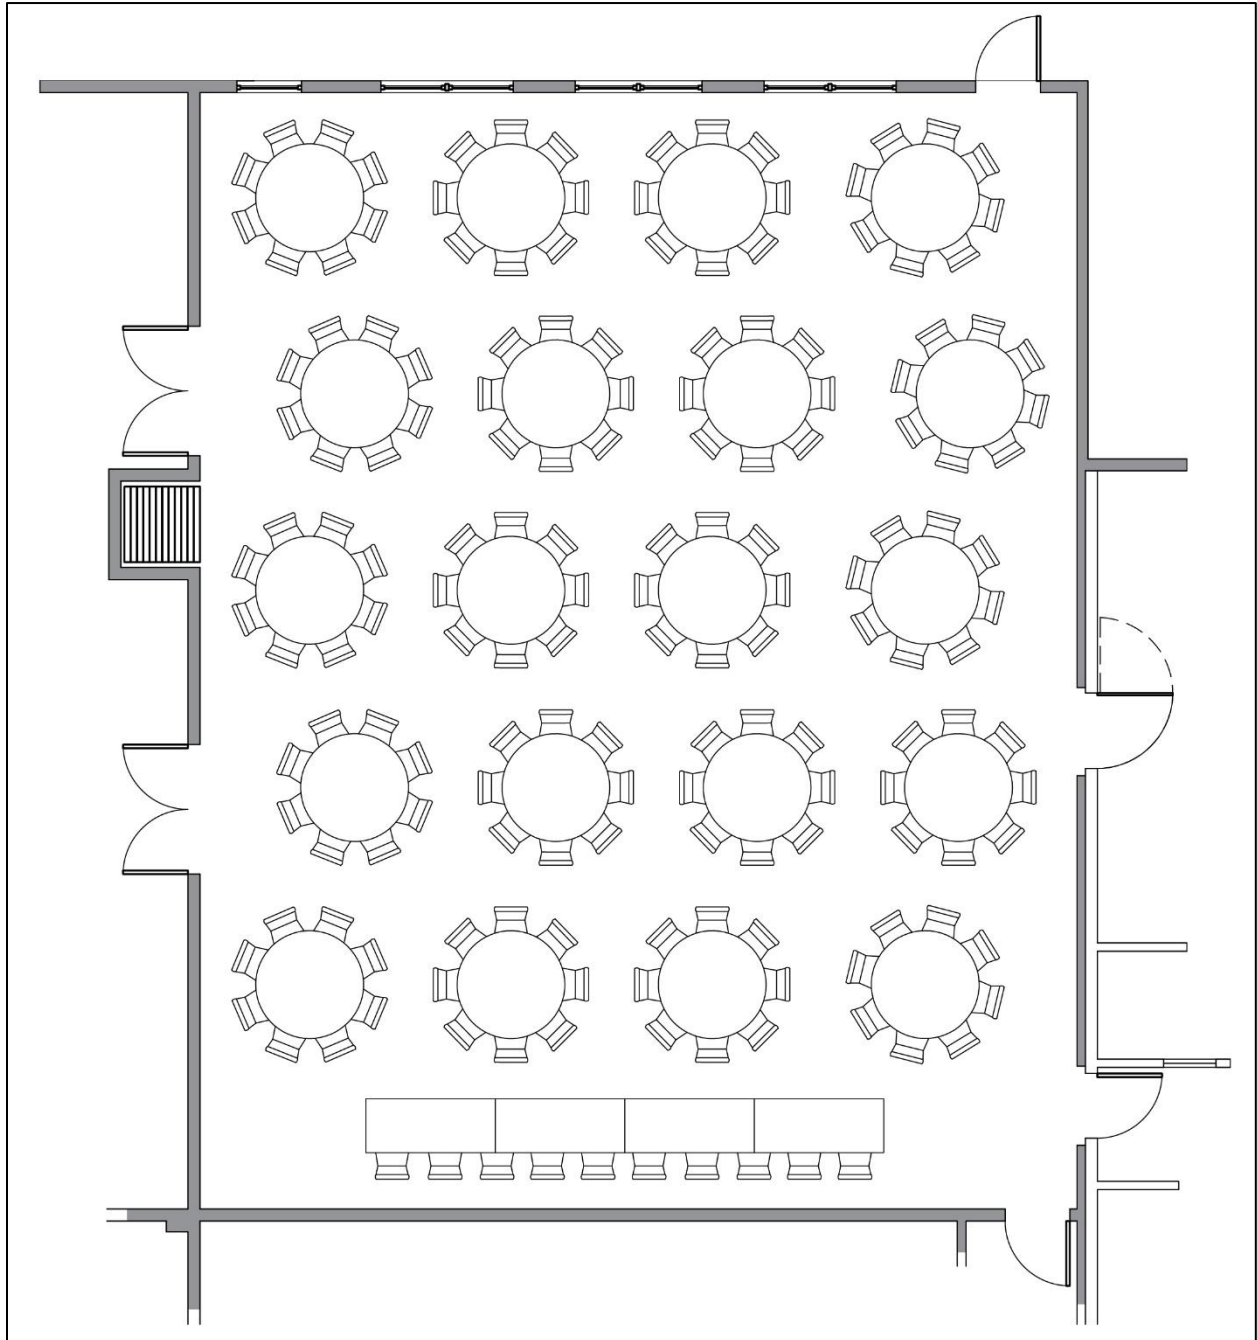

AMSTERDAM
INN & SUITES