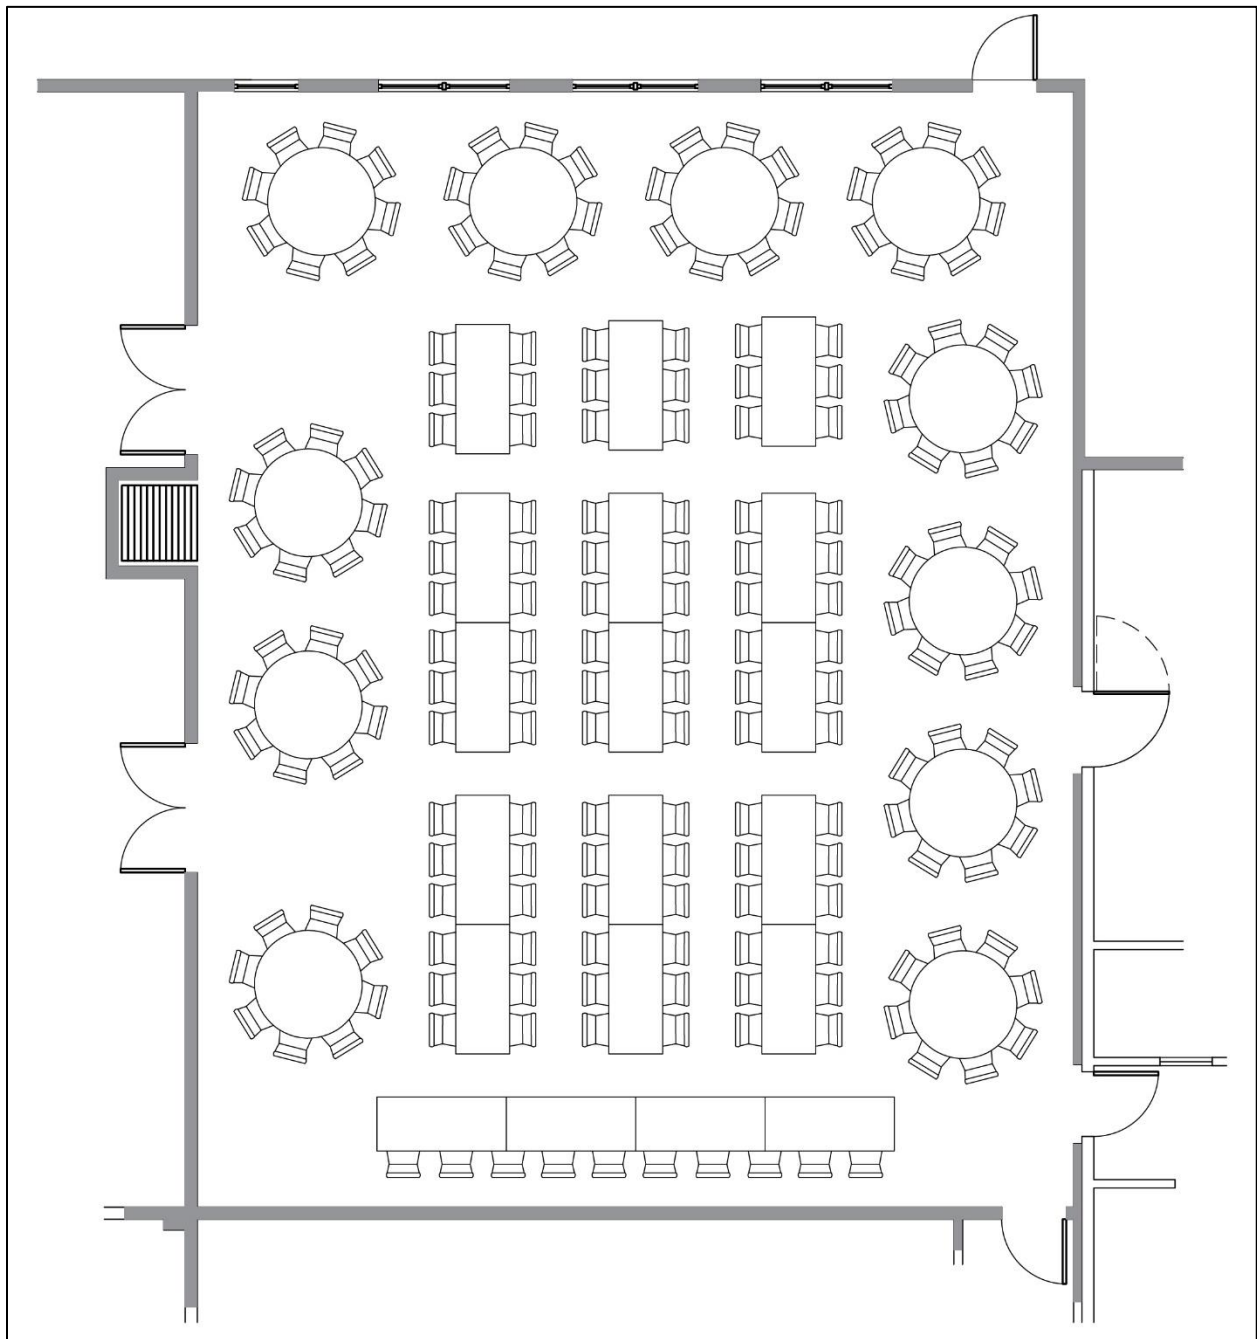

1-800-468-2828

Florenceville-Bristol | Fredericton | Moncton | Quispamsis | Sussex

AMSTERDAM
INN & SUITES

COMBINED ROUND AND RECTANGULAR TABLES

www.amsterdaminn.com

1-800-468-2828

Florenceville-Bristol | Fredericton | Moncton | Quispamsis | Sussex